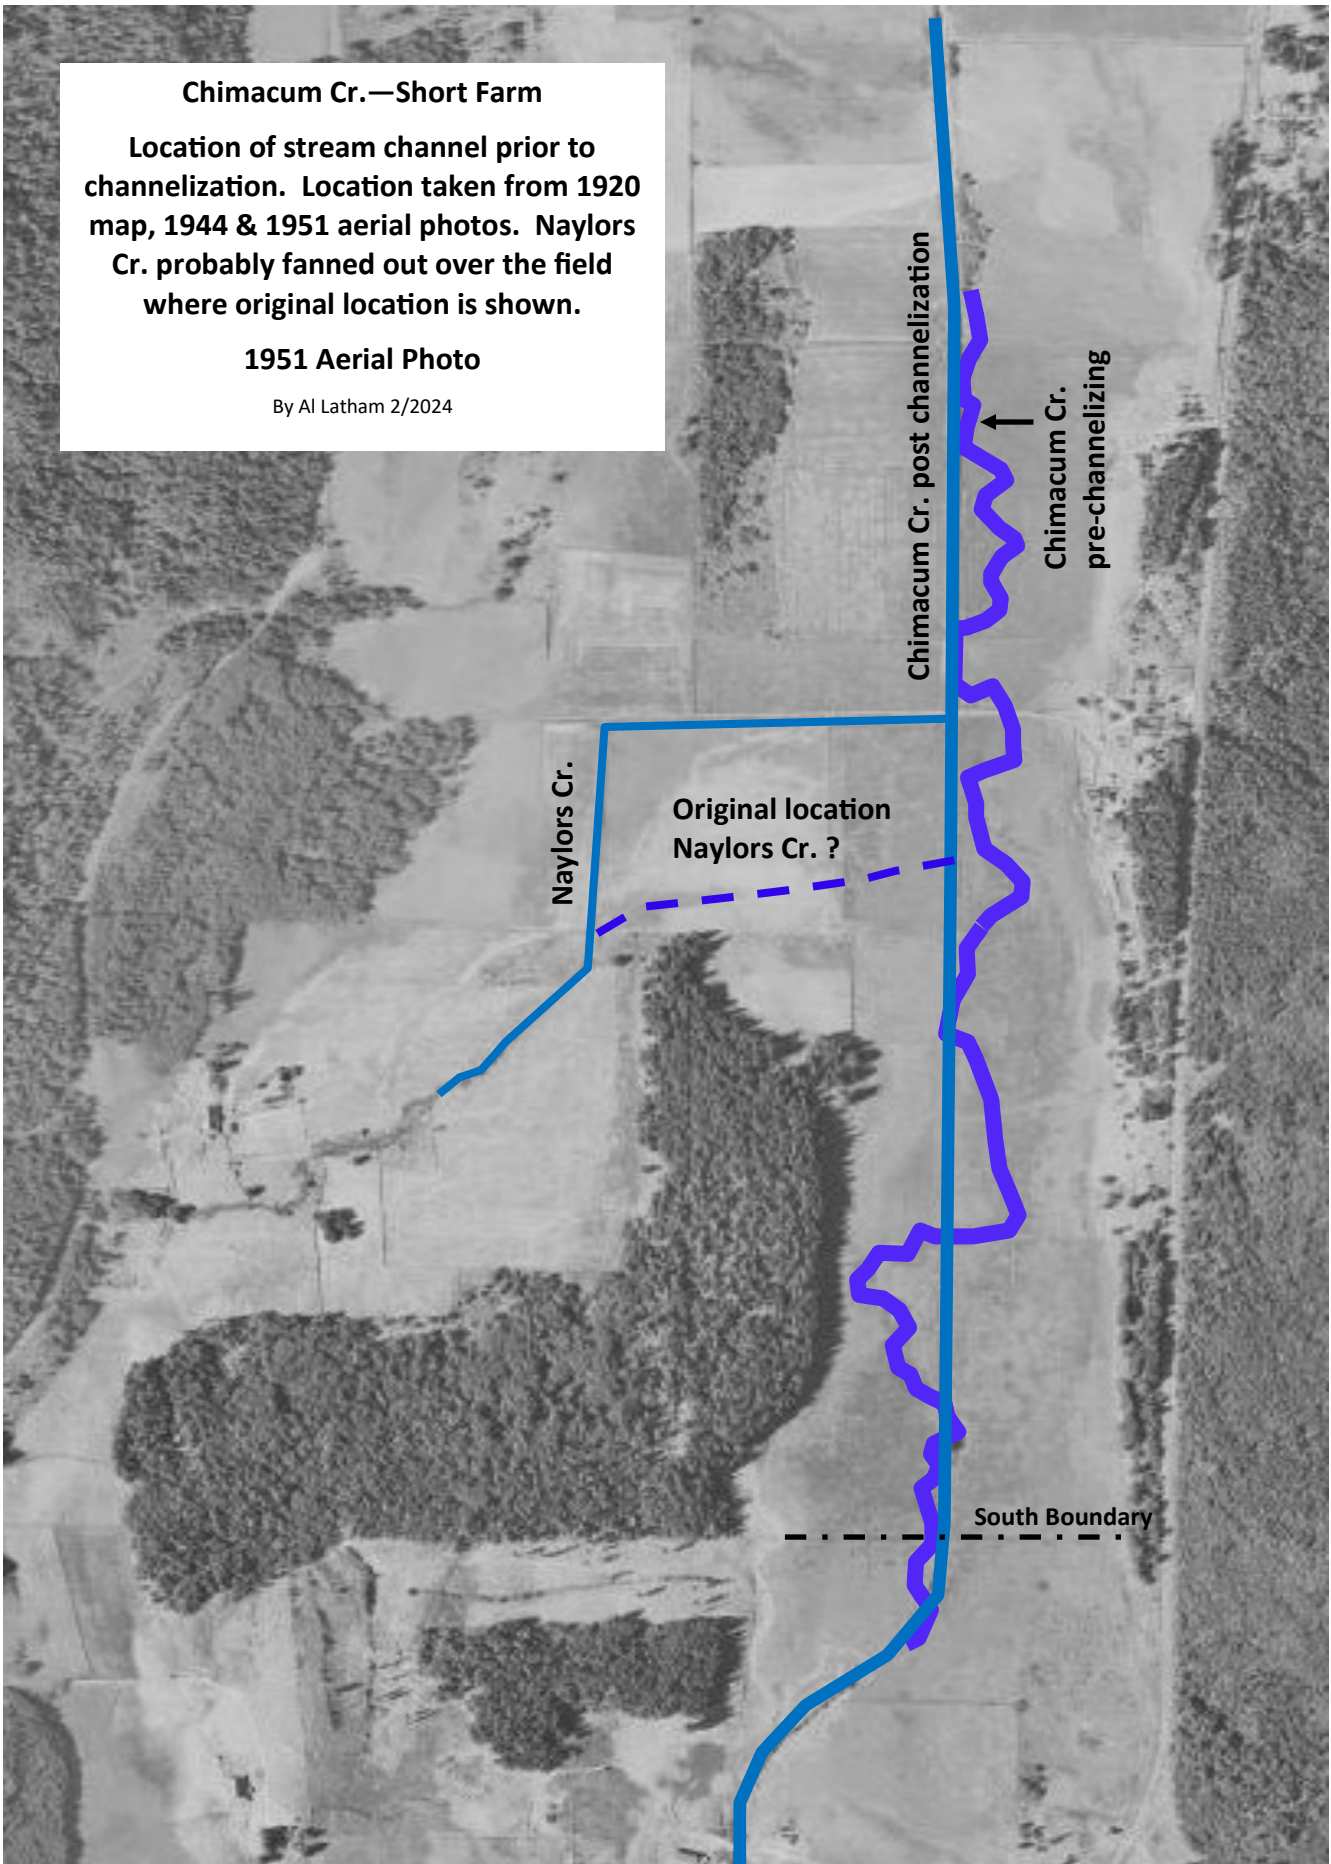

Chimacum Cr.—Short Farm

Location of stream channel prior to channelization. Location taken from 1920 map, 1944 & 1951 aerial photos. Naylor's Cr. probably fanned out over the field where original location is shown.

1951 Aerial Photo

By Al Latham 2/2024

Chimacum Cr., Short Farm

**Chimacum Cr. channel pre-channelization
location = yellow line.
Blue line current stream channel**

2019 aerial photo

By Al Latham 2/2024