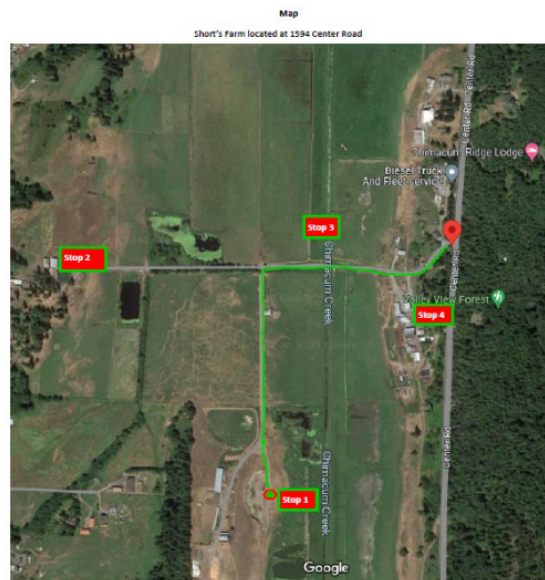

**Special Commission Meeting
Agenda
1594 Center Road, Chimacum, 98325
Port Townsend, WA
In Person Only**

Wednesday, February 7, 2024, 2-4p.m.

- I. Call to Order
- II. Short Farm Tour beginning at the Quarry
  - Stop #1 – 2:00 pm: Quarry
  - Stop #2 – 2:30 pm: West Loafing Shed
  - Stop #3 – 3:00 pm: Chimacum Creek Crossing
  - Stop #4 – 3:30 pm: Main Farm “Campus”
- III. Adjournment