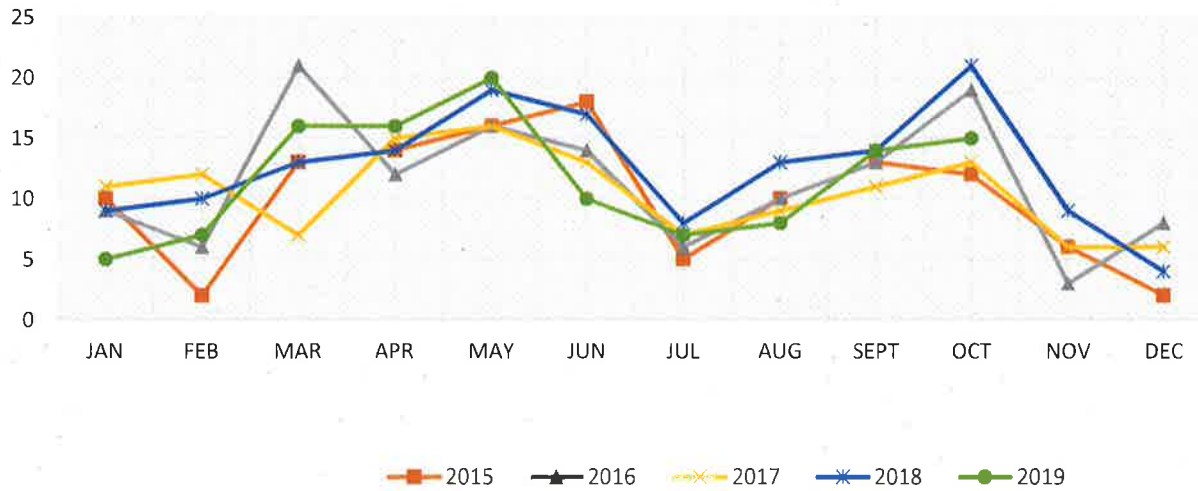

Shipyard 300T Haul Outs

SHIPYARD - 300T - Haul Outs

	JAN	FEB	MAR	APR	MAY	JUN	JUL	AUG	SEPT	OCT	NOV	DEC	TOT
2015	10	2	13	14	16	18	5	10	13	12	6	2	121
2016	9	6	21	12	16	14	6	10	13	19	3	8	137
2017	11	12	7	15	16	13	7	9	11	13	6	6	126
2018	9	10	13	14	19	17	8	13	14	21	9	4	151
2019	5	7	16	16	20	10	7	8	14	15			118