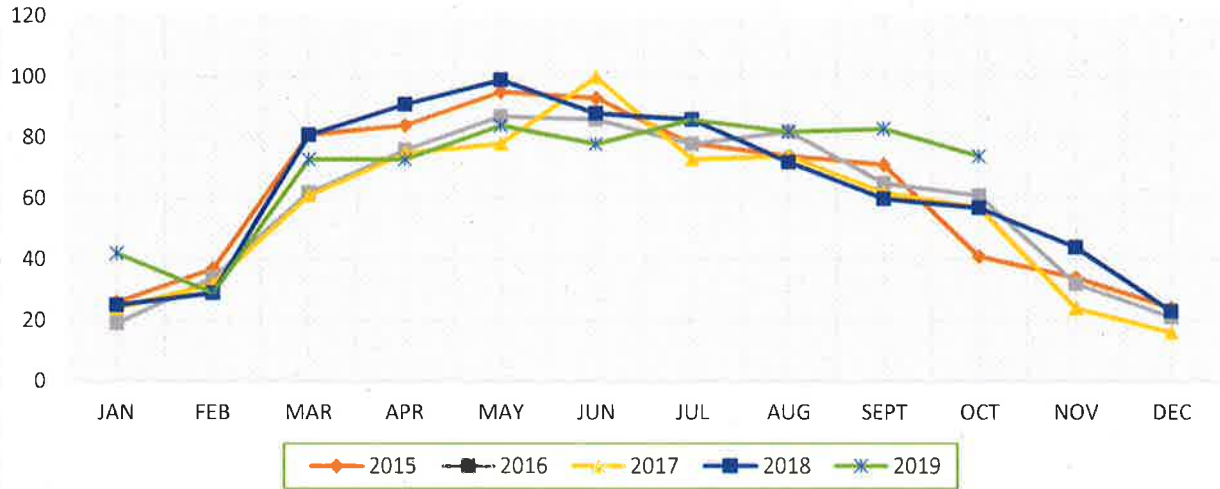

Workyard 75T Haul Outs

WORKYARD - 75T Haul Outs

	JAN	FEB	MAR	APR	MAY	JUN	JUL	AUG	SEPT	OCT	NOV	DEC	TOT
2015	26	37	81	84	95	93	78	74	71	41	34	24	738
2016	19	34	62	76	87	86	78	82	65	61	32	21	703
2017	24	32	61	75	78	100	73	74	62	57	24	16	676
2018	25	29	81	91	99	88	86	72	60	57	44	23	755
2019	42	29	73	73	84	78	86	82	83	74			704