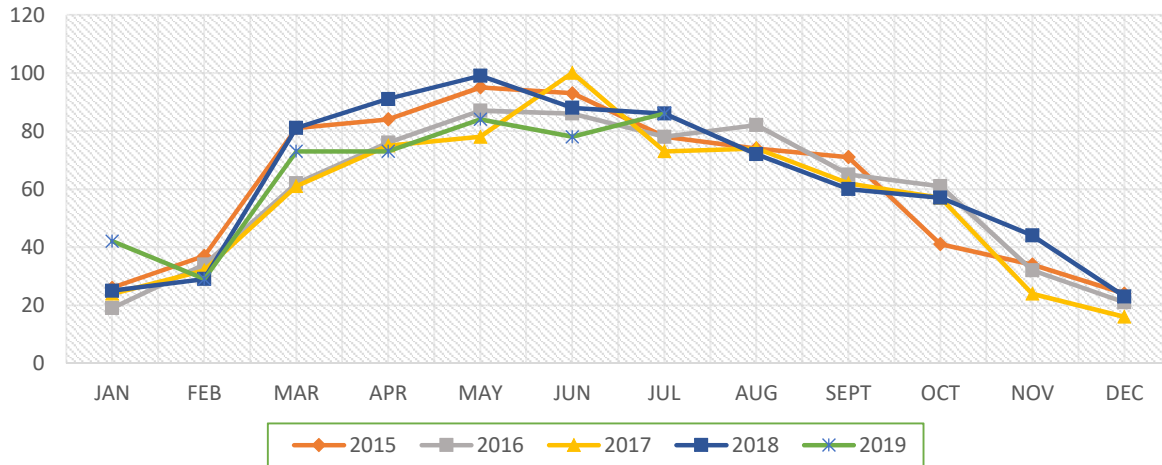

Port of Port Townsend

Five Year Comparisons

Workyard 75T Haul Outs

WORKYARD - 75T Haul Outs

	JAN	FEB	MAR	APR	MAY	JUN	JUL	AUG	SEPT	OCT	NOV	DEC	TOT
2015	26	37	81	84	95	93	78	74	71	41	34	24	738
2016	19	34	62	76	87	86	78	82	65	61	32	21	703
2017	24	32	61	75	78	100	73	74	62	57	24	16	676
2018	25	29	81	91	99	88	86	72	60	57	44	23	755
2019	42	29	73	73	84	78	86						465