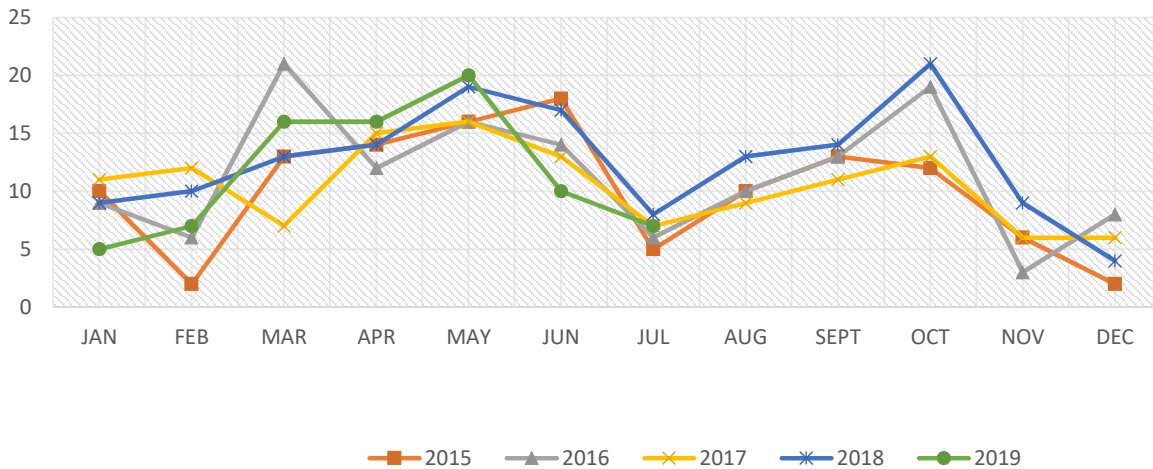

Shipyards 300T Haul Outs

SHIPYARD - 300T - Haul Outs

	JAN	FEB	MAR	APR	MAY	JUN	JUL	AUG	SEPT	OCT	NOV	DEC	TOT
2015	10	2	13	14	16	18	5	10	13	12	6	2	121
2016	9	6	21	12	16	14	6	10	13	19	3	8	137
2017	11	12	7	15	16	13	7	9	11	13	6	6	126
2018	9	10	13	14	19	17	8	13	14	21	9	4	151
2019	5	7	16	16	20	10	7						81