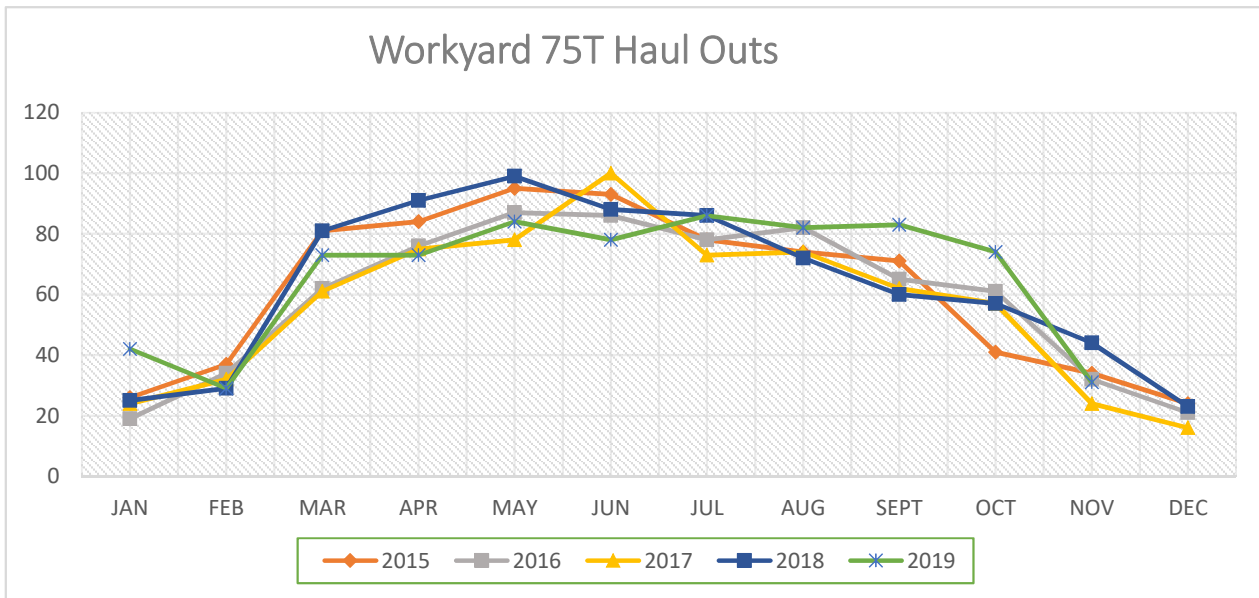

Port of Port Townsend

Five Year Comparisons

WORKYARD - 75T Haul Outs

	JAN	FEB	MAR	APR	MAY	JUN	JUL	AUG	SEPT	OCT	NOV	DEC	TOT
2015	26	37	81	84	95	93	78	74	71	41	34	24	738
2016	19	34	62	76	87	86	78	82	65	61	32	21	703
2017	24	32	61	75	78	100	73	74	62	57	24	16	676
2018	25	29	81	91	99	88	86	72	60	57	44	23	755
2019	42	29	73	73	84	78	86	82	83	74	31		735